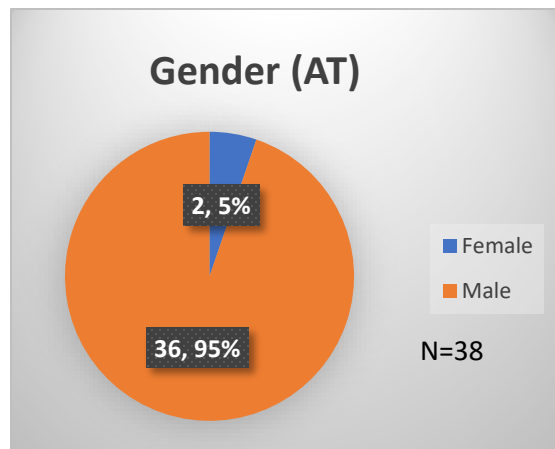

Daily Data Dashboard – January 3, 2023
Demographics for JTDC Population
Tuesday Morning Midnight Count

Total # of probation Involved youth¹: 1,044

¹ Probation Active: Any youth who is pending sentencing with an active social history, has been formally placed on probation or supervision with Cook County Juvenile Probation on the date of the report.

*Age, Gender and Race for Criminal Court population (N=1) is not represented in this report.

Data sources: cFive Supervisor – Probation Population and RMIS – JTDC Population

Daily Data Dashboard – January 3, 2023
Demographics for JTDC Population
Tuesday Morning Midnight Count