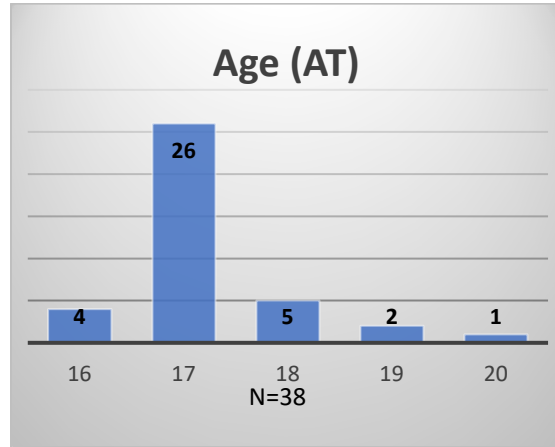

Daily Data Dashboard – January 3, 2023
Demographics for JTDC Population
Tuesday Morning Midnight Count

Total # of probation Involved youth¹: 1,044

¹ Probation Active: Any youth who is pending sentencing with an active social history, has been formally placed on probation or supervision with Cook County Juvenile Probation on the date of the report.

*Age, Gender and Race for Criminal Court population (N=1) is not represented in this report.

Data sources: cFive Supervisor – Probation Population and RMIS – JTDC Population

Daily Data Dashboard – January 3, 2023
Demographics for JTDC Population
Tuesday Morning Midnight Count