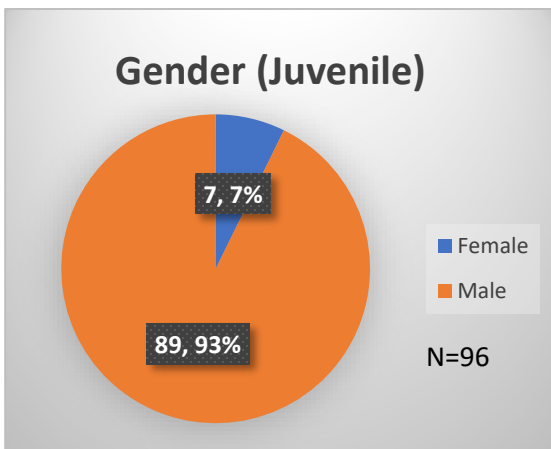

Daily Data Dashboard – January 3, 2023
Demographics for JTDC Population
Tuesday Morning Midnight Count

Total # of probation Involved youth¹: 1,044

¹ Probation Active: Any youth who is pending sentencing with an active social history, has been formally placed on probation or supervision with Cook County Juvenile Probation on the date of the report.

*Age, Gender and Race for Criminal Court population (N=1) is not represented in this report.

Data sources: cFive Supervisor – Probation Population and RMIS – JTDC Population

Daily Data Dashboard – January 3, 2023
Demographics for JTDC Population
Tuesday Morning Midnight Count