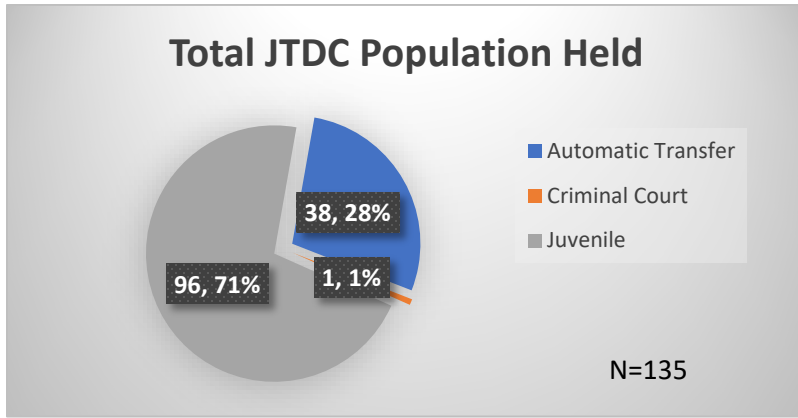

Daily Data Dashboard – January 3, 2023
Demographics for JTDC Population
Tuesday Morning Midnight Count

Total # of probation Involved youth¹: 1,044

¹ Probation Active: Any youth who is pending sentencing with an active social history, has been formally placed on probation or supervision with Cook County Juvenile Probation on the date of the report.

*Age, Gender and Race for Criminal Court population (N=1) is not represented in this report.

Data sources: cFive Supervisor – Probation Population and RMIS – JTDC Population

Daily Data Dashboard – January 3, 2023
Demographics for JTDC Population
Tuesday Morning Midnight Count