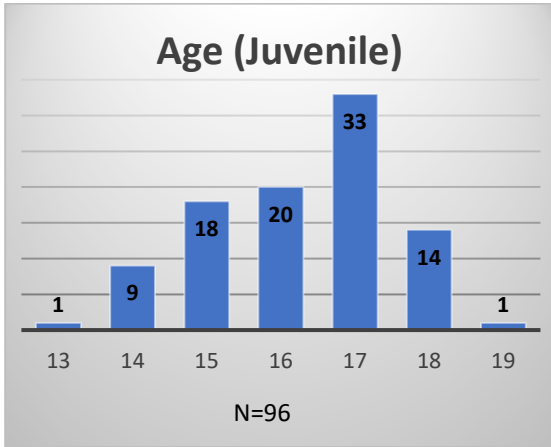

Daily Data Dashboard – January 3, 2023
Demographics for JTDC Population
Tuesday Morning Midnight Count

Total # of probation Involved youth¹: 1,044

¹ Probation Active: Any youth who is pending sentencing with an active social history, has been formally placed on probation or supervision with Cook County Juvenile Probation on the date of the report.

*Age, Gender and Race for Criminal Court population (N=1) is not represented in this report.

Data sources: cFive Supervisor – Probation Population and RMIS – JTDC Population

Daily Data Dashboard – January 3, 2023
Demographics for JTDC Population
Tuesday Morning Midnight Count